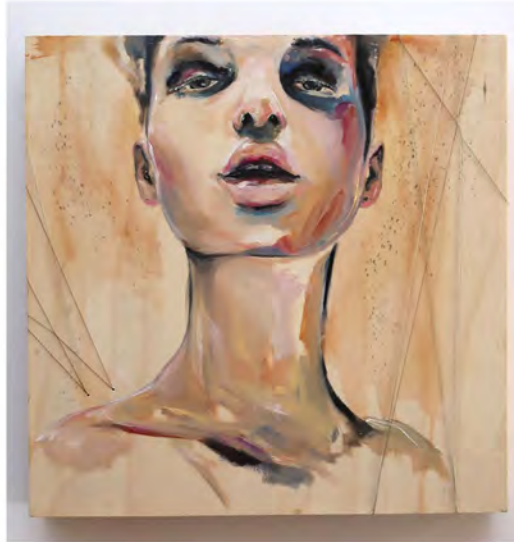

Every Heart Beats
12"x 12" Oil on wood